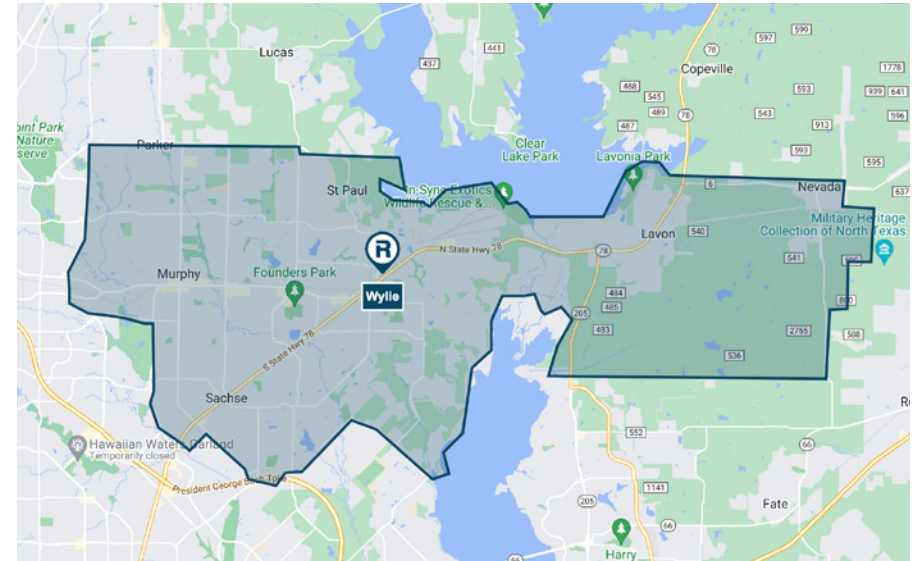

SITE AVAILABLE | WOODBRIDGE CROSSING

3440 FM-544 | Wylie, Texas 75098

WYLIE EDC

TheRetailCoach® Austin, TX | Tupelo, MS | 662.844.2155 | www.theretailcoach.com

The information contained herein was obtained from sources believed to be reliable; however, The Retail Coach, makes no guarantees, warranties, or representations as to the completeness or accuracy thereof. The presentation of this property is submitted subject to errors, omissions, change of price or conditions, prior sale or lease, or withdrawal without notice.